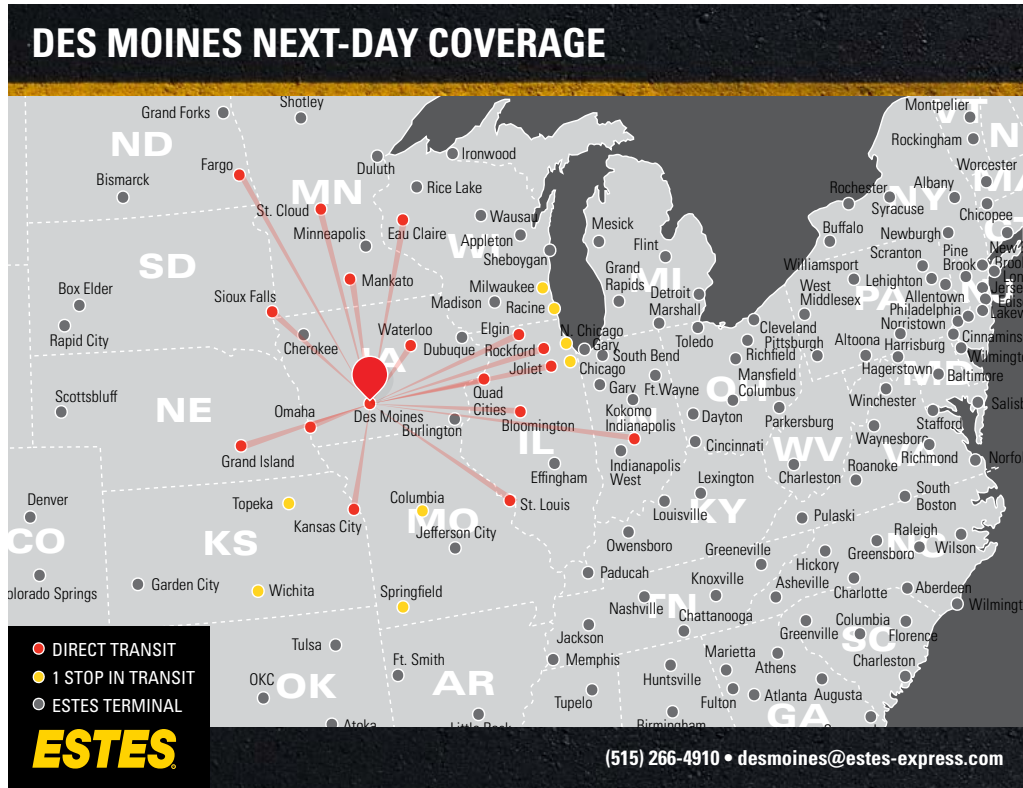

SHORT-HAUL FREIGHT SHIPPING

Des Moines, IA

As one of our 26 hub terminals, Estes' [Des Moines facility](#) serves as a central node in our transportation network. With its 50 doors and advanced sorting and routing technology, the Des Moines hub processes shipments from multiple origins, then redistributes them for direct runs to and from major U.S. cities like Indianapolis, Kansas City, St. Louis, Omaha, and more!

Ready to make a [short-haul](#) shipment? Whether you're shipping out of our Des Moines terminal, or to or from any of its direct points, you'll enjoy:

- » Direct lanes that run every night like clockwork
- » Reduced freight handling and superior reliability
- » Dependable transit times for additional peace of mind

[Learn more](#) about our vast hub-and-terminal network and comprehensive short-haul coverage or give your account manager a call today!

From short-haul to long-haul, Estes does it all.